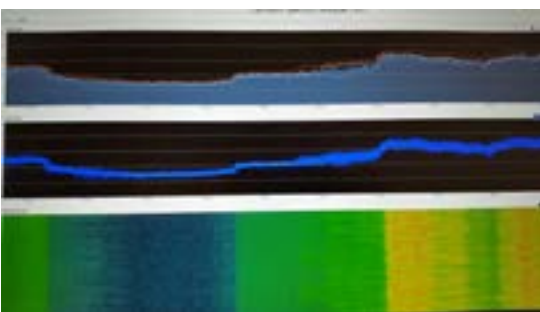

Spectrum Analyzer results