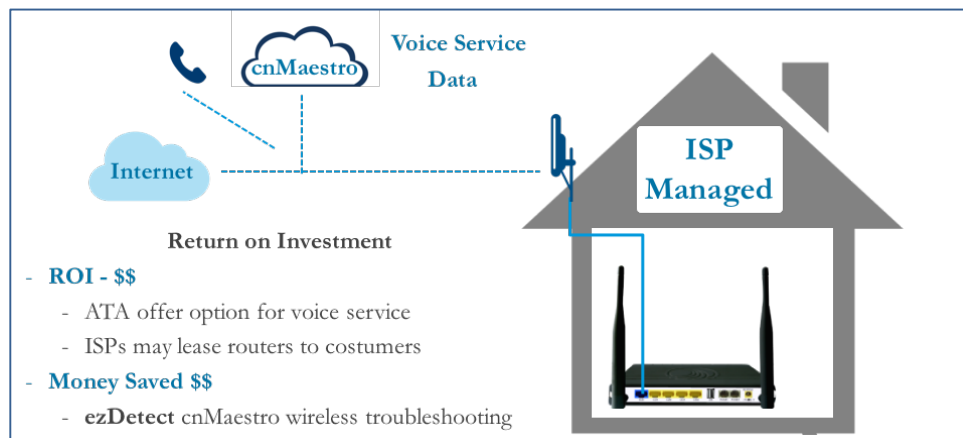

- ▶ **Zero touch onboarding:** Virtual configuration and provisioning prior to install enables a low touch cost saving approach to large scale device installation and management
- ▶ **cnMaestro Controller & Manager:** Inventory management, software configuration, bulk device upgrades and alarms ensure full management and operations control of customer premises device
- ▶ **ezDetect:** *cnMaestro's* unique troubleshooting feature that saves on truck rolls, enables access to device, client connection and traffic data. Includes layer 2 packet access and the ability to run remote spectrum analysis
- ▶ **Cloud or On-premises (NOC) managed:** The HSB devices can be managed by a virtual software manager that can run locally in the ISPs network or in the cloud

**R190 Series: R190V, R190W**

Single band 802.11n routers with ATA

**R200 Series: R200, R200P**

Single band 802.11n routers with ATA  
and/or Cambium PoE options

**R201 Series: R201, R201P, R201W**

Dual band 802.11ac routers with ATA  
and/or Cambium PoE options

- ▶ The ISP managed home router solution with Cambium's wireless backhaul for backend connectivity

The cnPilot R series Home & Small Business ISP managed routers are available through authorized Cambium distributors